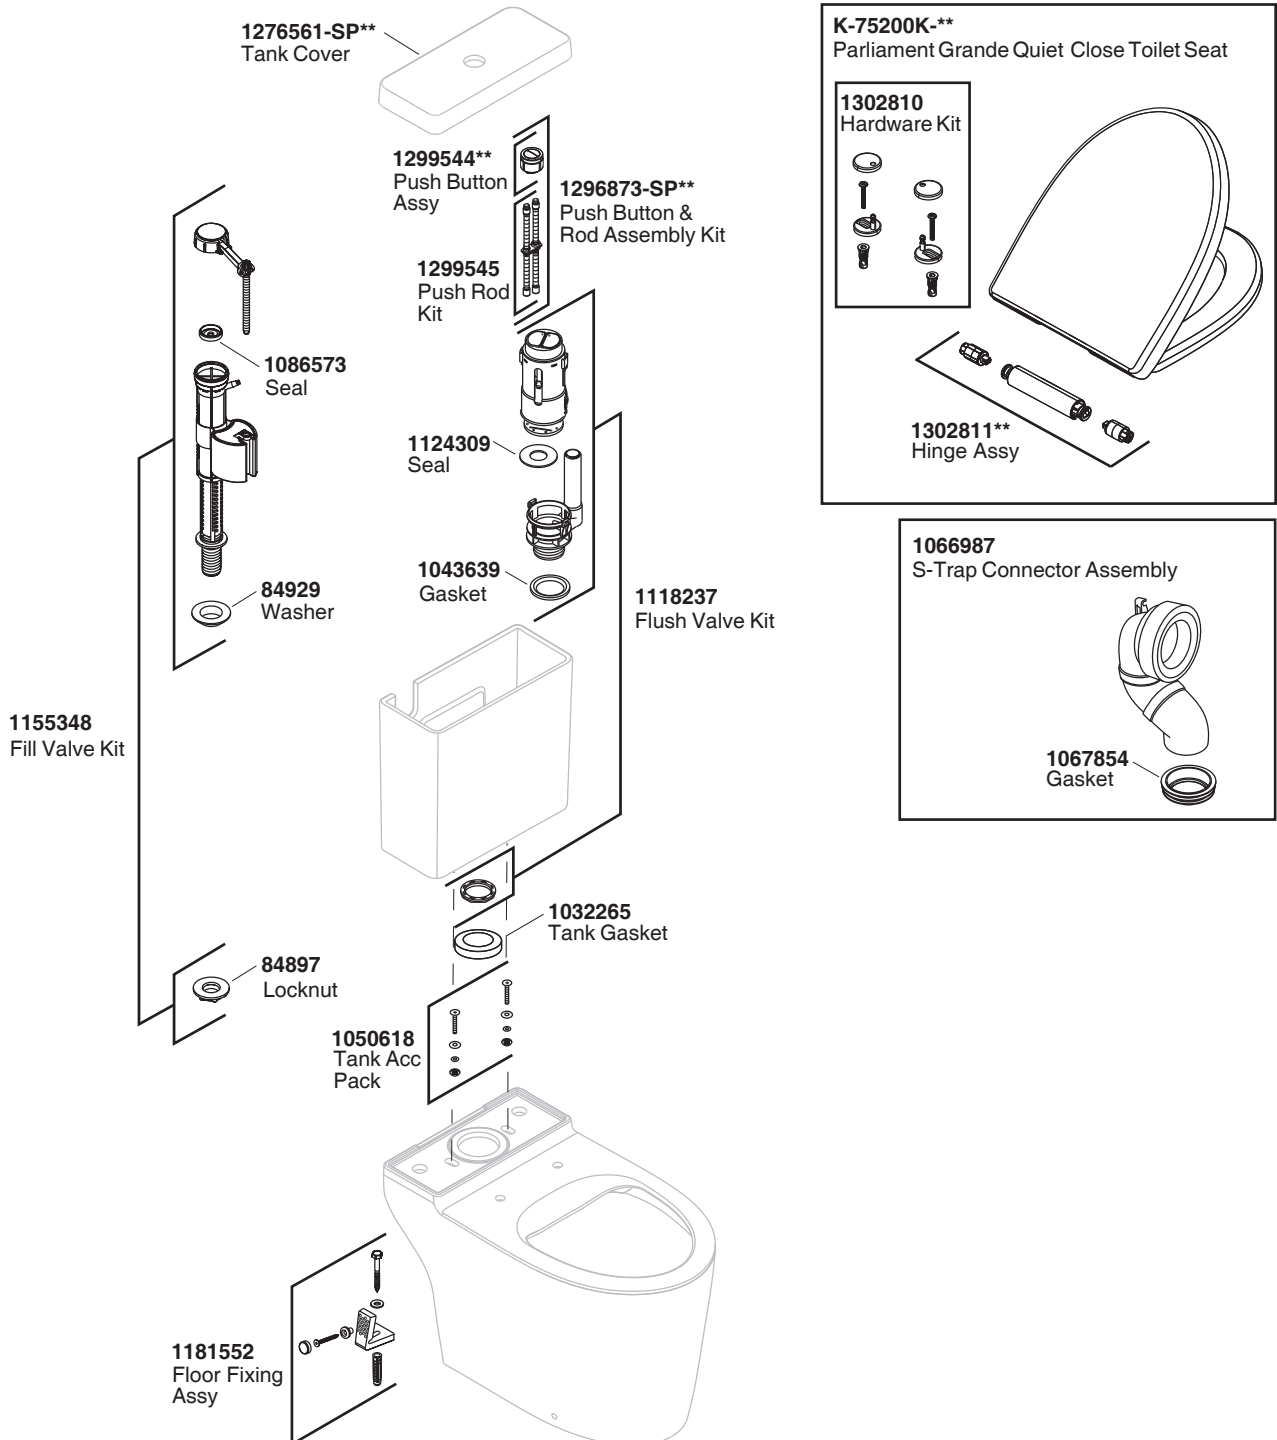

Model Toilet	Bowl	Tank	Seat
K-76190K-**	K-76189K-**	K-76191K-**	K-75200K-**

**Finish/color code must be specified when ordering.